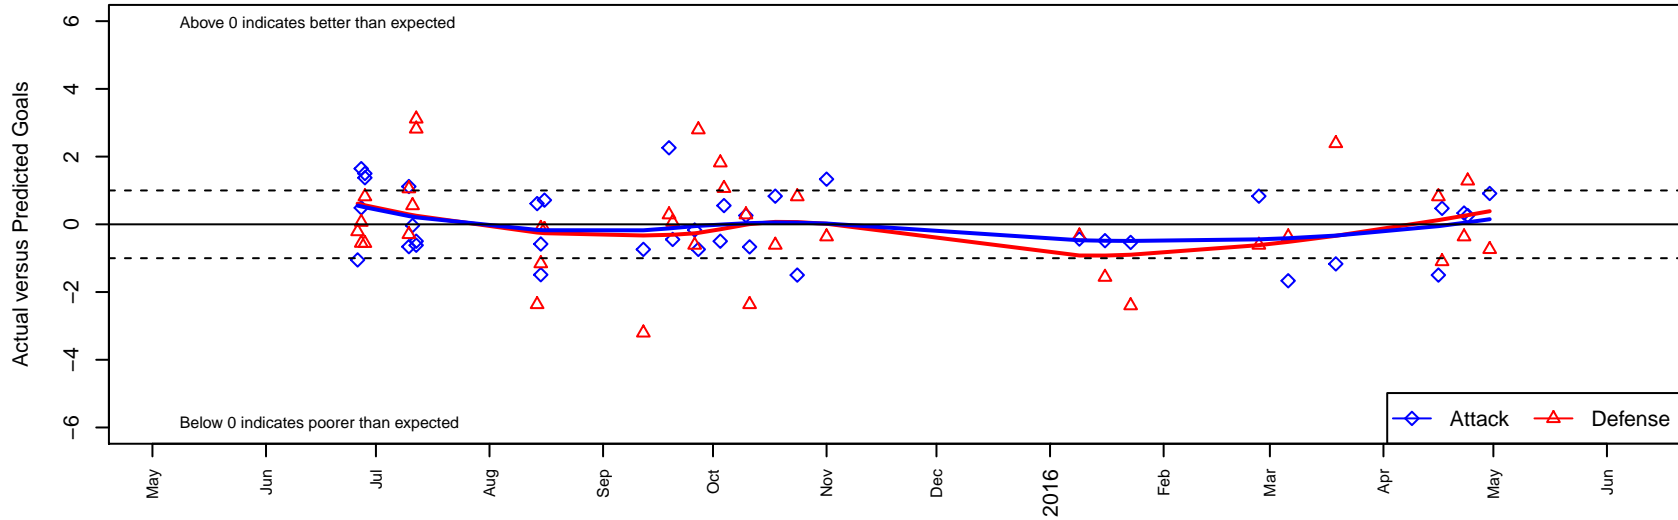

Washington Timbers Burgundy B02

Washington Timbers
 Vancouver, WA
 B02 total strength=559
 attack=0.58 defense=0.32
 fall league = PTT B02 Div 2 Green
 spr league = Spr OYS B02 Div 2 Green

alt names used:
 WA Timbers B02 Burgundy
 WTFC B02 Burgundy
 WA Timbers B02 Burgundy
 WA Timbers B02 Burgundy
 WA Timbers B02 Burgundy
 WASHINGTON TIMBERSB02 BURGUNDY

Venues played:
 2015 Clash At the Border Silver/Bronze U13
 2015 PCU Summer Classic U13 Silver
 2015 Mt Hood Challenge U13
 2015 PTT B02 Division 2 Green
 2015 Founders Cup B02
 2015 Spr OYS B02 Division 2 Green

Washington Timbers Burgundy B02
 Dots are actual minus expected GF (blue circles) and GA (red triangles).
 Blue line is smoothed change in attack strength. Red is smoothed change in defense strength.

**attack and defense variance (black dot)
relative to other teams
and top 10 in region**