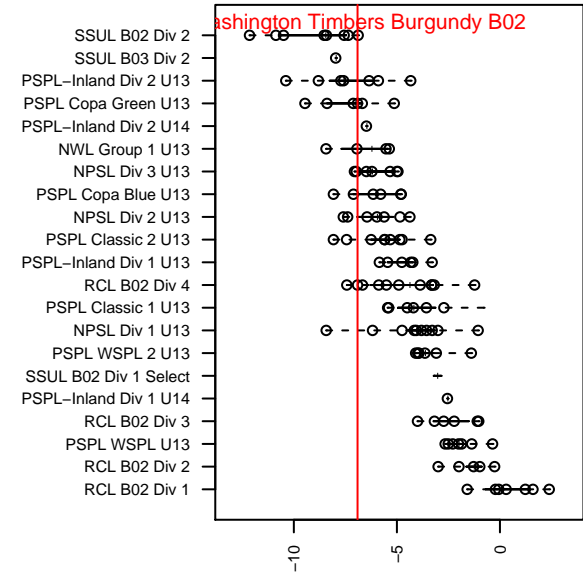

**attack and defense rating
relative to others at age
and all opponents in last 13 months**